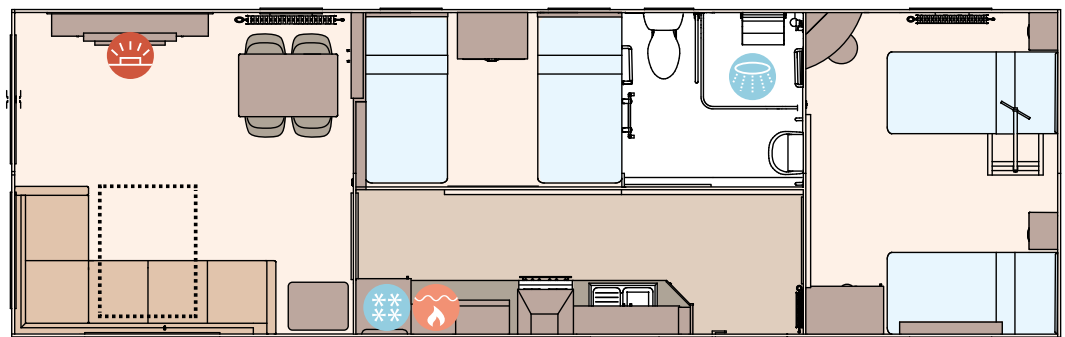

FACTORY Approved

For further information and to take an interactive virtual tour of The Derwent visit www.abiuk.co.uk

All this included

- ✓ Matt finish Sandstone aluminium cladding
- ✓ Carpet underlay throughout
- ✓ Sliding internal doors
- ✓ Separate lounge and kitchen
- ✓ Electric fire
- ✓ Scatter cushions in lounge
- ✓ USB socket in lounge
- ✓ Free-standing dining table and chairs
- ✓ Soft close hinges on doors and drawers in kitchen
- ✓ Externally vented powered cooker hood
- ✓ Lowered base units in kitchen
- ✓ 3ft divan beds throughout
- ✓ 3ft twin beds in main bedroom which can convert to a 6ft wide bed
- ✓ TV point in master bedroom
- ✓ Patient helper apparatus in main bedroom
- ✓ USB sockets in all bedrooms
- ✓ Wet room bathroom with Doc M disability equipment
- ✓ Bathroom extractor fan
- ✓ Widened entrance for wheelchair access

OPTIONAL
WINTER
PACKS
See Page 83

The Derwent 38ft x 12ft x 2 bedroom

KEY: Fire Water Heater Shower Fridge/Freezer Front pull out bed

Every ABI model comes fitted with a double pull out bed in the living room as standard.