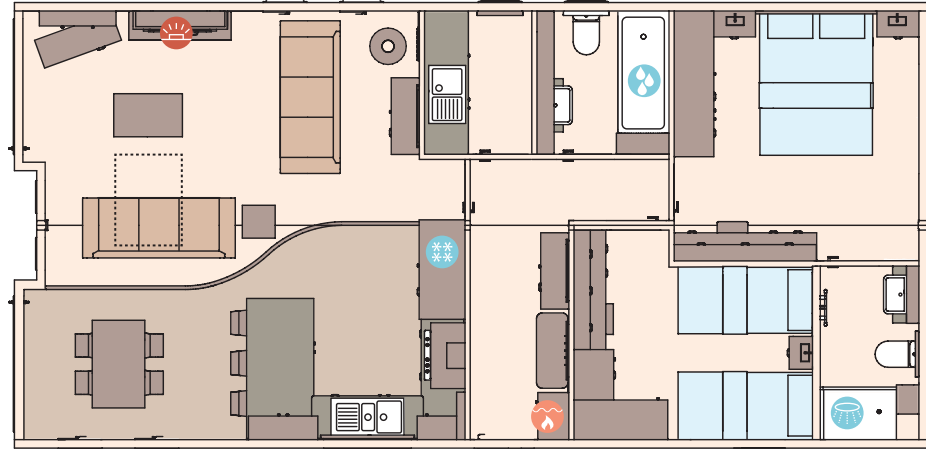

THE HARROGATE - 41FT X 20FT X 2 BEDROOM

THE HARROGATE - 42FT X 20FT X 3 BEDROOM

KEY:  Fire  Boiler  Shower  Bath  Fridge/Freezer  Front pull out bed