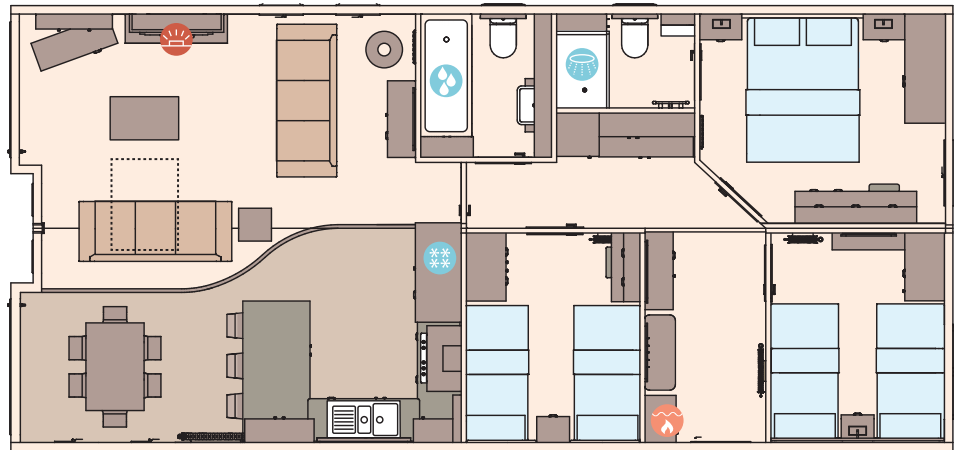

THE HARROGATE - 41FT X 20FT X 2 BEDROOM

THE HARROGATE - 42FT X 20FT X 3 BEDROOM

KEY:  Fire  Boiler  Shower  Bath  Fridge/Freezer  Front pull out bed